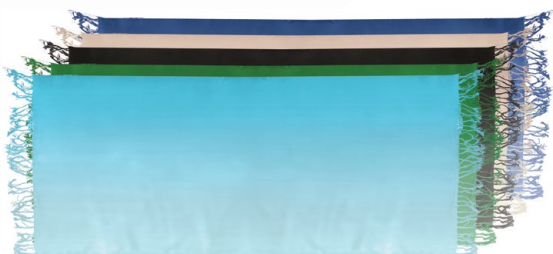

The background of the image is a close-up of a blue fabric with a fine, woven texture. The fabric is draped and folded, creating soft shadows and highlights that emphasize its tactile quality. In the center, there is a white rectangular area with a thin, dark blue border. Inside this border, the words "MASCADAS" and "NICE" are printed in a dark blue, serif font. "MASCADAS" is in a smaller size and is positioned above "NICE", which is significantly larger and more prominent.

🇮🇹 249 - 🇺🇸 24 - 🇪🇺 18  
🇲🇪 42,900 - 🇩🇪 12,250

Medida: 65 x 190 cm

313961

🇮🇹 279 - 🇺🇸 27 - 🇪🇺 20  
🇪🇸 47,900 - 🇩🇪 13,750

313967

🇮🇹 279 - 🇺🇸 27 - 🇪🇺 20  
🇪🇸 47,900 - 🇩🇪 13,750

Medida: 95 x 190 cm

313965