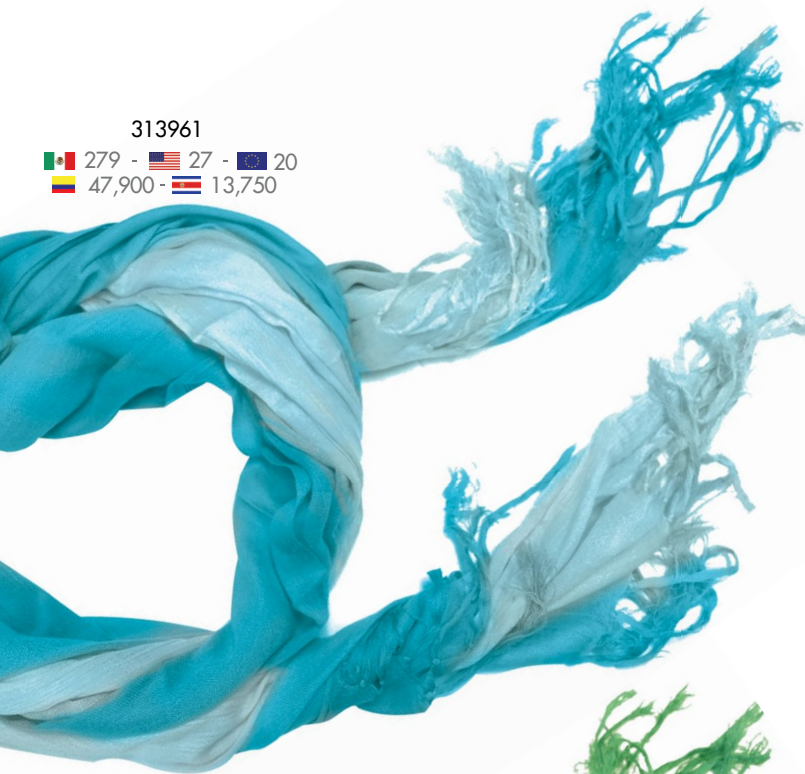

The background of the image is a close-up of a blue fabric with a fine, woven texture. The fabric is draped and folded, creating soft shadows and highlights that emphasize its tactile quality. In the center, there is a white rectangular area with a thin, dark blue border. Inside this border, the words "MASCADAS" and "NICE" are printed in a dark blue, serif font. "MASCADAS" is in a smaller size and is positioned above "NICE", which is significantly larger and more prominent.

🇮🇹 249 - 🇺🇸 24 - 🇪🇺 18  
🇲🇪 42,900 - 🇩🇪 12,250

Medida: 65 x 190 cm

313961

🇮🇹 279 - 🇺🇸 27 - 🇪🇺 20  
🇪🇸 47,900 - 🇩🇪 13,750

313967

🇮🇹 279 - 🇺🇸 27 - 🇪🇺 20  
🇪🇸 47,900 - 🇩🇪 13,750

Medida: 95 x 190 cm

313965