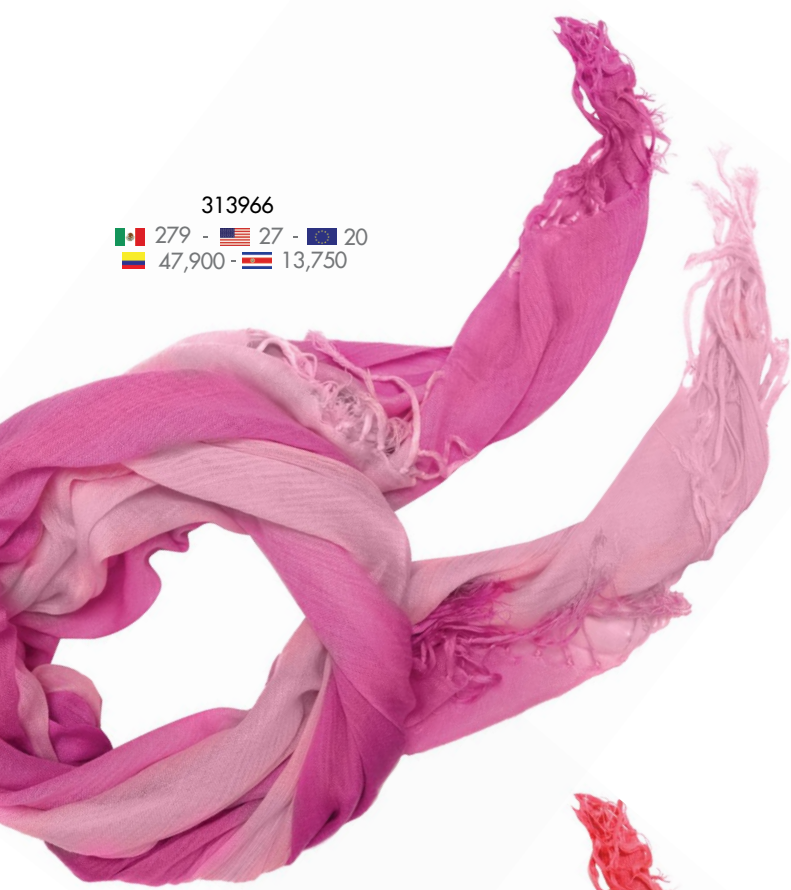

The background of the image is a close-up of a blue fabric with a fine, woven texture. The fabric is draped and folded, creating soft shadows and highlights that emphasize its tactile quality. In the center, there is a white rectangular area with a thin, dark blue border. Inside this border, the words "MASCADAS" and "NICE" are printed in a dark blue, serif font. "MASCADAS" is in a smaller size and is positioned above "NICE", which is significantly larger and more prominent.

🇮🇹 279 - 🇺🇸 27 - 🇪🇺 20  
🇪🇸 47,900 - 🇩🇪 13,750

313963

🇮🇹 279 - 🇺🇸 27 - 🇪🇺 20  
🇪🇸 47,900 - 🇩🇪 13,750

313962

🇮🇹 279 - 🇺🇸 27 - 🇪🇺 20  
🇪🇸 47,900 - 🇩🇪 13,750

MASCADAS  
NICE

PIEDRAS

313966

🇮🇹 279 - 🇺🇸 27 - 🇪🇺 20  
🇪🇸 47,900 - 🇩🇪 13,750

313952

🇮🇹 299 - 🇺🇸 29 - 🇪🇺 21  
🇪🇸 51,900 - 🇩🇪 14,800

313964

🇮🇹 279 - 🇺🇸 27 - 🇪🇺 20  
🇪🇸 47,900 - 🇩🇪 13,750

313951

🇮🇹 299 - 🇺🇸 29 - 🇪🇺 21  
🇪🇸 51,900 - 🇩🇪 14,800